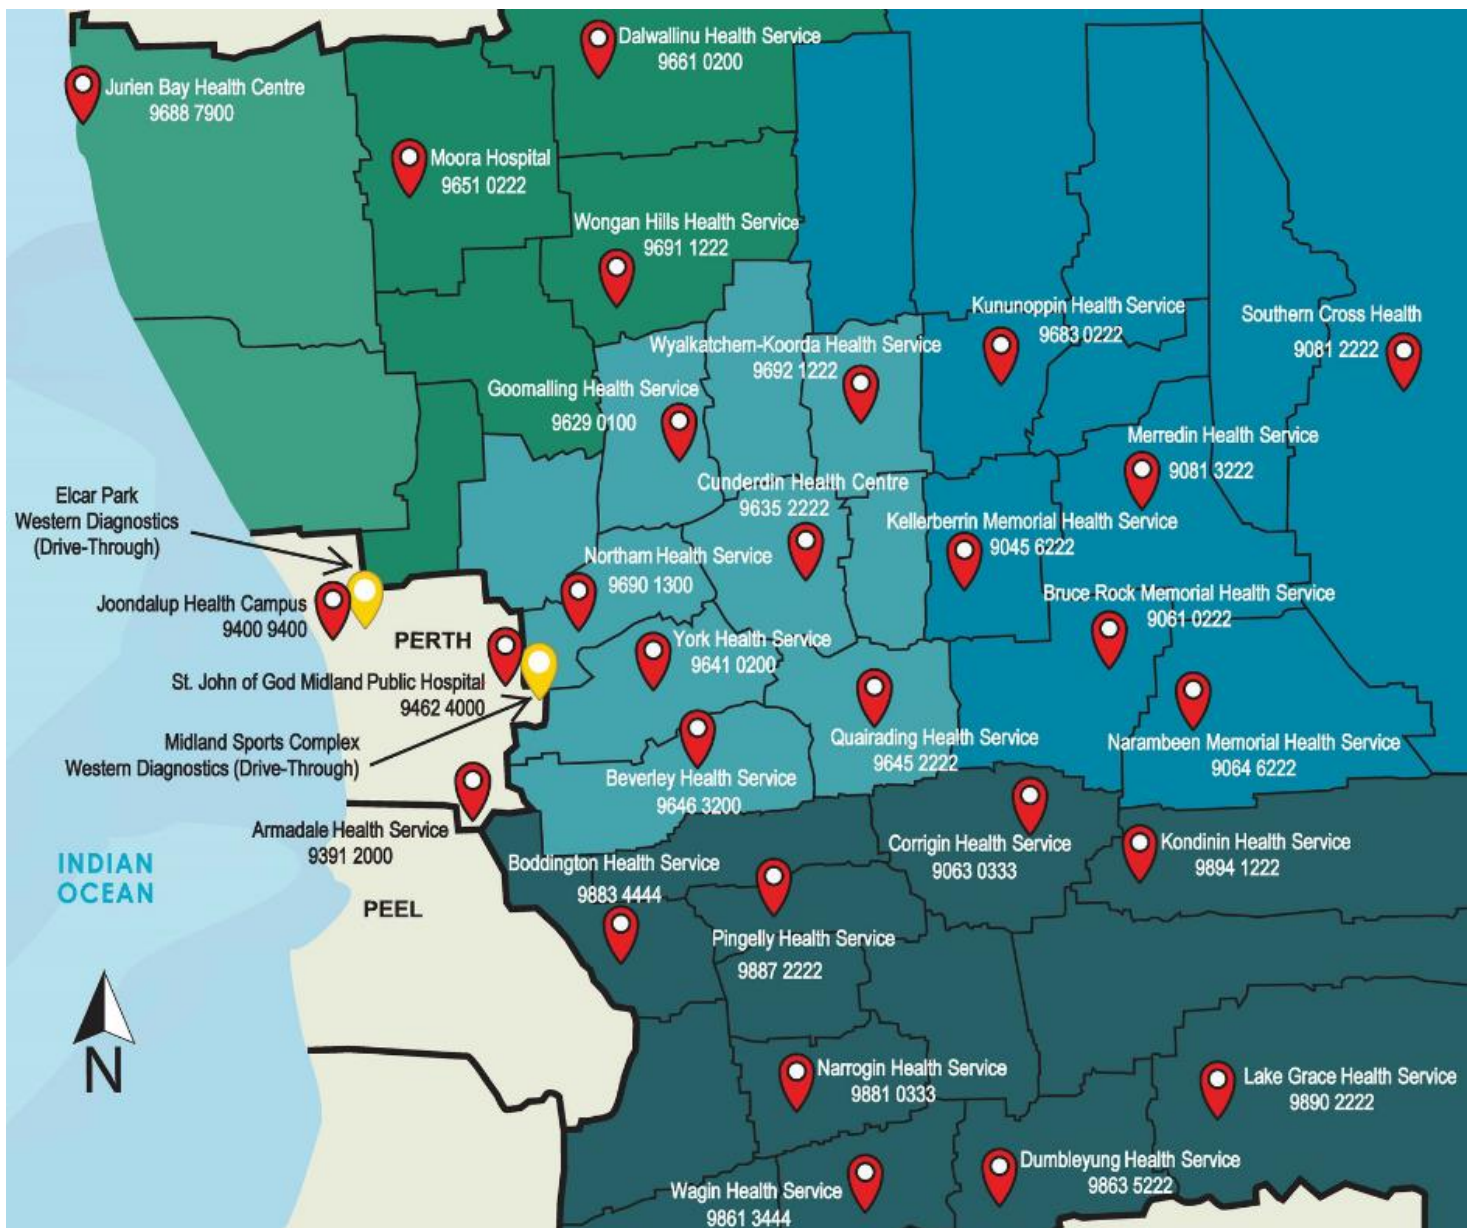

Joondalup Health Campus – 9400 9400
Car Park 4, Regent's Park Road, Joondalup

Joondalup Elcar Park (Western Diagnostic) – Drive-through (no call needed)

11 Elcar Lane, Joondalup

Midland Hospital (St John of God)
9462 4000, Centennial Place, Midland

Midland Sports Complex (Western Diagnostic) – Drive-through (no call needed)

45 Patterson Drive, Middle Swan

Where to get tested for COVID-19 in the Wheatbelt

Please make sure you call ahead to Wheatbelt testing sites.